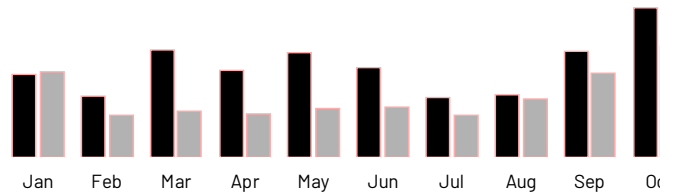

Last.week (/user/jamesmstone711/listening-report/week) Last.month (/user/jamesmstone711/listening-report/month) **Last.year**

2023

Scrobbles

20,936

↑ 45% vs. 2022

TOP MUSIC

Artists ↑ 38%

3,330